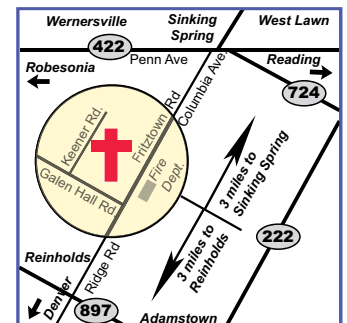

APRIL

- 4 Easter

	7:30 PM - Growth Group (Wernersville) 8 PM Prison Bible Study 1	2	8:30 AM Men's Breakfast (Red Plate) 3	7:00 PM Growth Group (West Lawn) 4	8 AM Leadership Mtg (Church) 5	6
10:30 AM "Leadership: Evangelist/ Preaching Elder"	7:30 PM - Growth Group (Wernersville) 8 PM Prison Bible Study 7	8	8:30 AM Men's Breakfast (Red Plate) 5 PM Practice 6:30 PM Youth Group (Church) 10	7:00 PM Growth Group (West Lawn) 11	7 PM Growth Group (Lincoln Park) 12	13
<i>Valentine's Day</i> 10:30 AM "Leadership: An Elder's Perspective" 14	7:30 PM - Growth Group (Wernersville) 8 PM Prison Bible Study 15	16	8:30 AM Men's Breakfast (Chatty's) 5 PM Practice 6:30 PM Youth Group (Church) 17	7:00 PM Growth Group (West Lawn) 7:30 PM - Women's Fellowship (Christy Seidel's home) 18	8 AM Leadership Mtg (Church) 19	20
10:30 AM Robin Grover Testimony 12 PM VBS Organizational Meeting (Sr. Hi Room) 6:30 PM Prayer Meeting (Church) 21	7:30 PM - Growth Group (Wernersville) 8 PM - Prison Bible Study 22	23	8:30 AM Men's Breakfast (Red Plate Diner) 5 PM Practice 6:30 PM Youth Contemporary Worship (Church) 24	7:00 PM Growth Group (West Lawn) 25	Focus on Marriage Simulcast 9 AM - Registration 4:30 PM Simulcast ends	26
12 PM Possible Youth Group movie trip 28	SUNDAY SERVICES Bible Fellowship Hour.. 9:15 AM Morning Worship 10:30 AM			OFFICE HOURS Wednesday 5:00-8:30 PM Friday 1:00-4:00 PM		