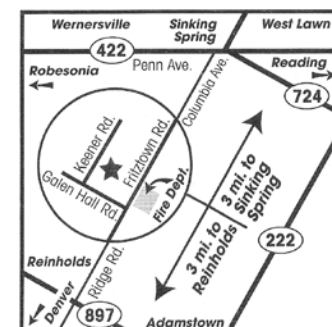

JUNE

OFFICE HOURS Wednesday 5:00-8:30 PM Friday 1:00-4:00 PM	7:30 PM - Growth Group (Wolmes)		8:30 AM Men's Breakfast (Red Plate Diner)				
	8:30 PM Prison Bible Study	1	2	3	4	5	6
9:15 AM - Reception for Graduates 10:30 AM - Commissioning for Teens Noon - PRAYER MEETING Noon - Teen Mission Project Meeting	7:30 PM - Growth Group (Wolmes) 7 PM Children & Youth Ministries Meeting 8:30 PM Prison Bible Study	7 PM - Growth Group (Mohnton)	8:30 AM Men's Breakfast (Red Plate Diner) 8:00 PM - Elder's Mtg.	7:30 PM - Growth Group (WL)			
Teen Mission Trip to Maytown, Kentucky							
Father's Day							
Last Sunday for KFC this summer Noon - PRAYER MEETING	7:30 PM - Growth Group (Womelsdorf) 8:30 PM Prison Bible	7 PM - Growth Group (Mohnton)	8:30 AM Men's Breakfast (Chatty's)				
Noon - PRAYER MEETING	7:30 PM - Growth Group (Wolmes) 8:30 PM Prison Bible		8:30 AM Men's Breakfast (Red Plate Diner)				
Noon - PRAYER MEETING 1-4 - Yuck Day Youth Event			SUNDAY SERVICES Bible Fellowship Hour..... 9:15 AM Morning Worship (Kids for Christ) 10:30 AM				

COMING UP!

JUNE

- 7 Grad Reception
- Mission Team Commissioning Service
- 14-20 Teen Appalachian Service Project
- 21-28 Shelley on vacation; Keith Rodrigues preaching

SEPTEMBER

- 18-19 Women of Faith (Philadelphia)
- 26-28 Spiritual Enrichment Weekend with Jerry Ackerman